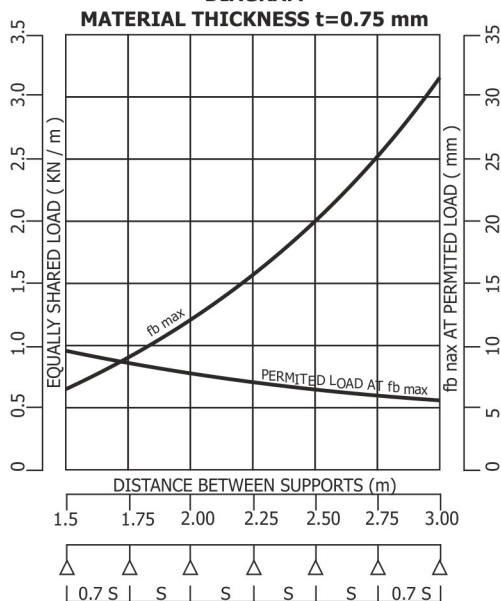

CABLE TRAY H:35 LOADING DIAGRAM