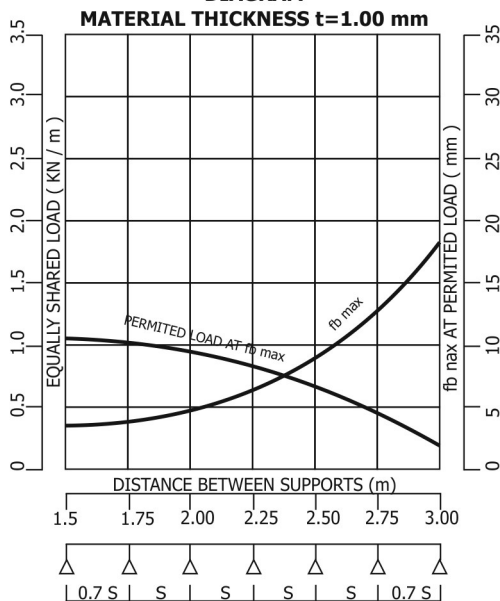

CABLE TRAY H:35 LOADING DIAGRAM